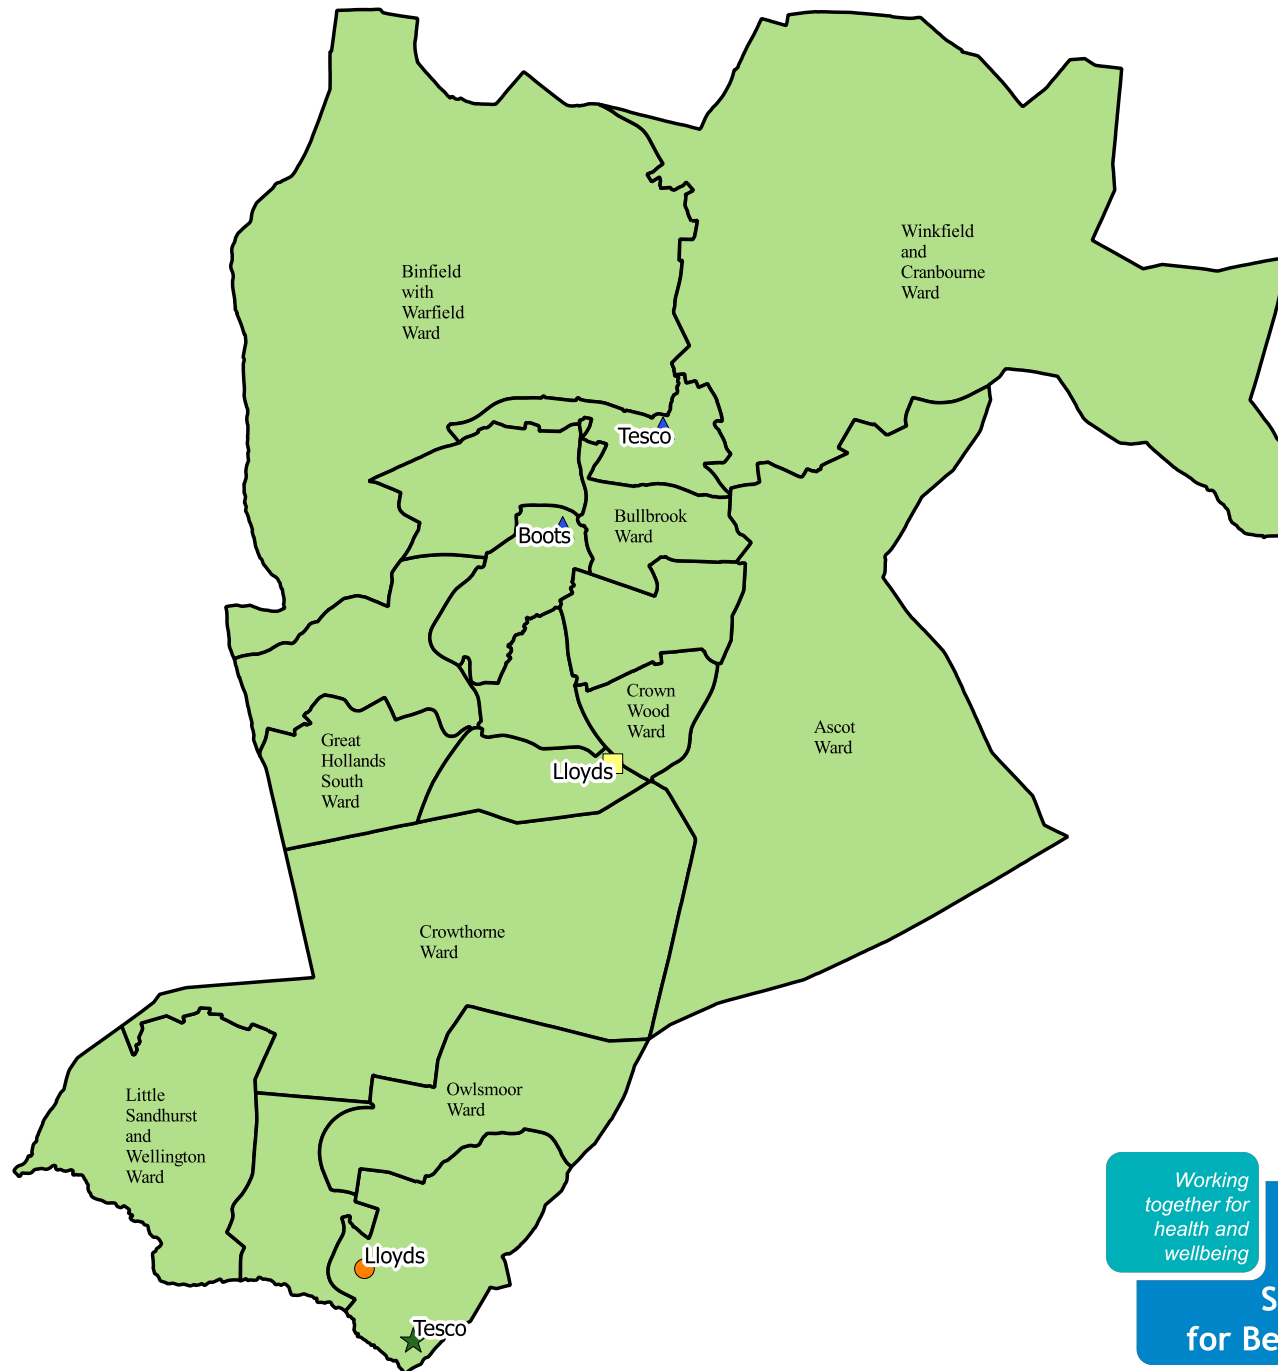

Map 5: Bracknell Forest Pharmacies and evening opening - (Oct 2017)

Legend

- Open until 7pm
- ▲ Open until 8pm
- Open until 10pm
- ★ Open until 10:30pm

Working together for health and wellbeing

Public Health Services for Berkshire

This map has been produced using NHS Digital ODS data, DCLG, NHS England data and Ordnance Survey OpenData (2017).
Created: 14/10/2017
By: NW